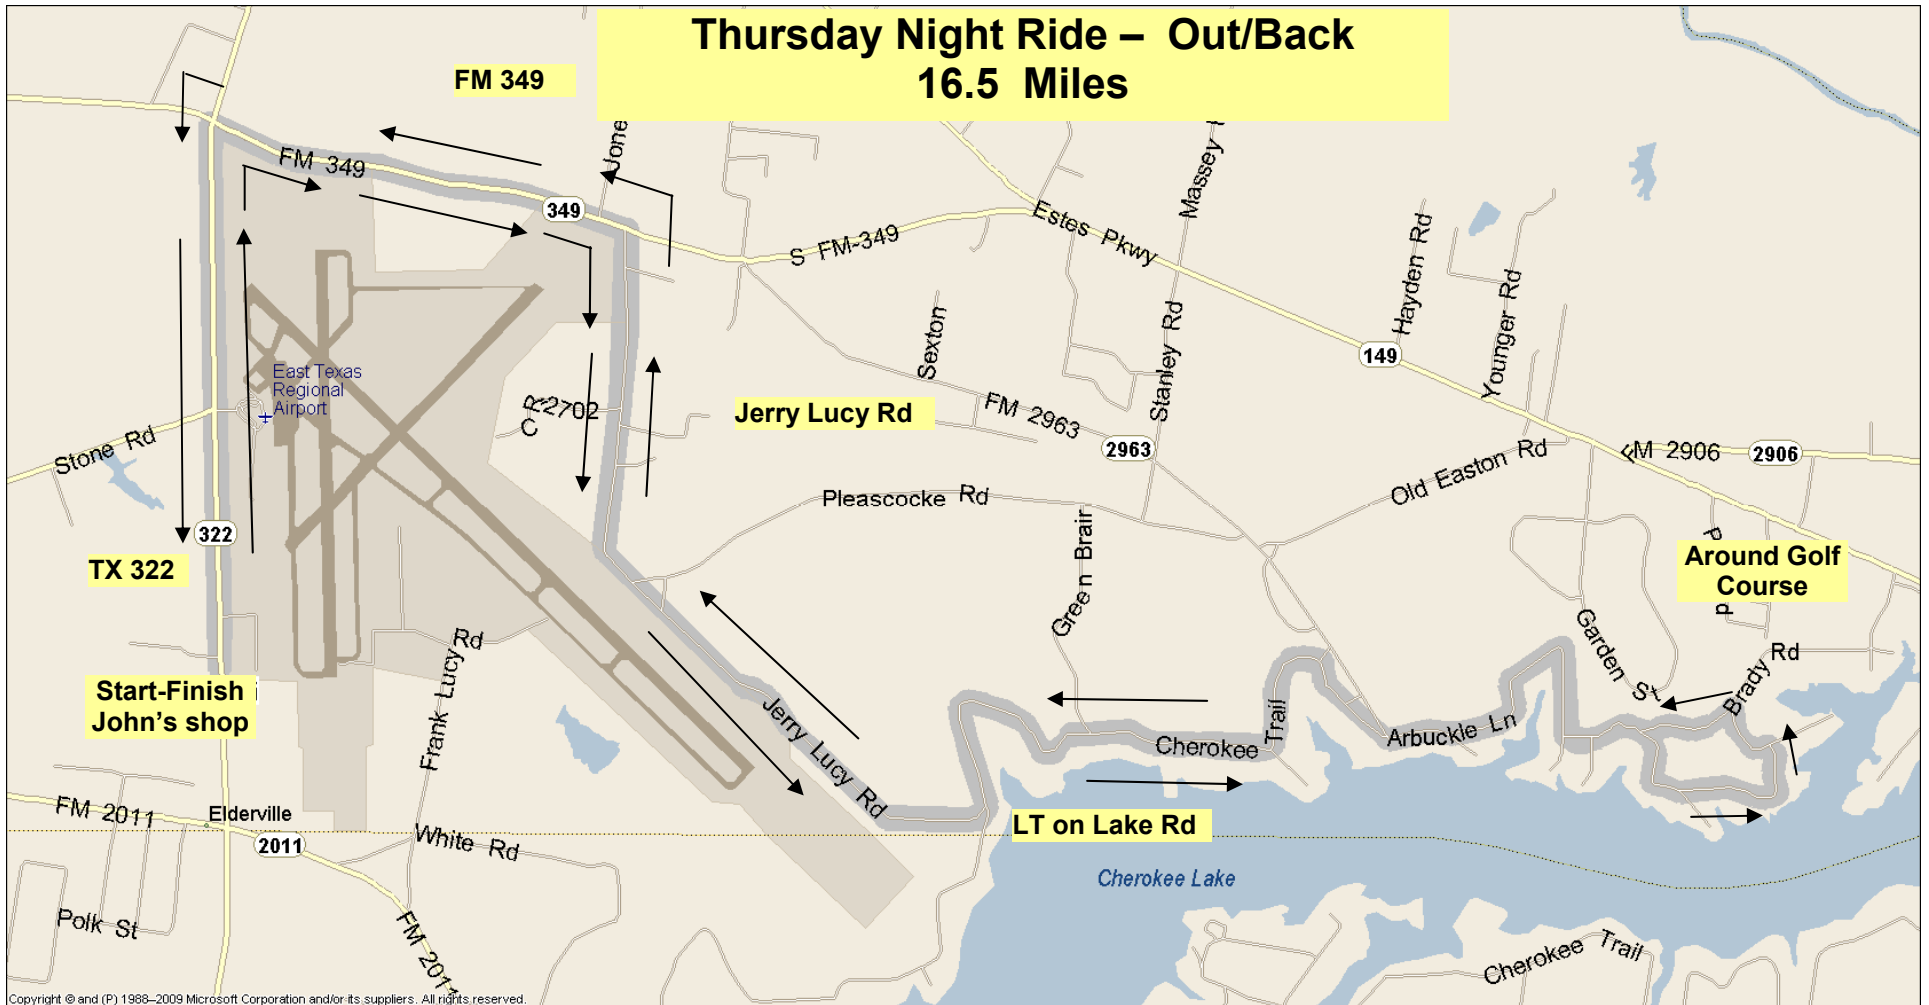

Thursday Night Ride – Out/Back 16.5 Miles